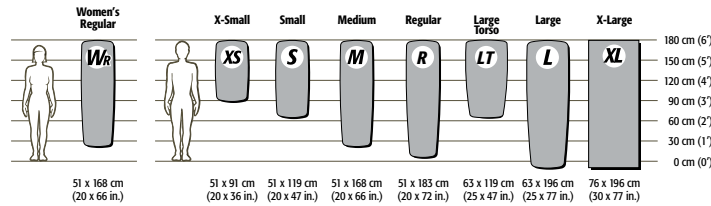

Size Comparison Chart

Matress Name	Size	SKU	Dimension	Weight	Fabric Information	Thickness	Compressed Dimension	R-value equals relative warmth
NeoAir™ XTherm Available Mid 2012	S	06649	51 x 119 cm (20 x 47 in.)	310 g (11 oz.)	30d High Tenacity Nylon / 70d Nylon Soft Grip	6.3 cm (2.5 in.)	23 x 9 cm (9 x 3.3 in.)	5.7
	M	06650	51 x 168 cm (20 x 66 in.)	410 g (14 oz.)	30d High Tenacity Nylon / 70d Nylon Soft Grip	6.3 cm (2.5 in.)	23 x 10 cm (9 x 4.0 in.)	5.7
	R	06651	51 x 183 cm (20 x 72 in.)	430 g (15 oz.)	30d High Tenacity Nylon / 70d Nylon Soft Grip	6.3 cm (2.5 in.)	23 x 10 cm (9 x 4.0 in.)	5.7
	L	06652	63 x 196 cm (25 x 77 in.)	640 g (1 lb. 6 oz.)	30d High Tenacity Nylon / 70d Nylon Soft Grip	6.3 cm (2.5 in.)	28 x 11 cm (11 x 4.5 in.)	5.7
NeoAir™ XLite	S	06645	51 x 119 cm (20 x 47 in.)	260 g (9 oz.)	30d High Tenacity Nylon / 30d High Tenacity Nylon	6.3 cm (2.5 in.)	23 x 9 cm (9 x 3.3 in.)	3.2
	R	06647	51 x 183 cm (20 x 72 in.)	350 g (12 oz.)	30d High Tenacity Nylon / 30d High Tenacity Nylon	6.3 cm (2.5 in.)	23 x 10 cm (9 x 4.0 in.)	3.2
	L	06648	63 x 196 cm (25 x 77 in.)	460 g (1 lb. 0 oz.)	30d High Tenacity Nylon / 30d High Tenacity Nylon	6.3 cm (2.5 in.)	28 x 11 cm (11 x 4.5 in.)	3.2
Women's NeoAir™ XLite	M	06646	51 x 168 cm (20 x 66 in.)	340 g (12 oz.)	30d High Tenacity Nylon Print / 30d High Tenacity Nylon	6.3 cm (2.5 in.)	23 x 10 cm (9 x 4.0 in.)	3.9
	R	05194	51 x 183 cm (20 x 72 in.)	570 g (1 lb. 4 oz.)	Polyester / Polyester	6.3 cm (2.5 in.)	23 x 11 cm (9 x 4.5 in.)	2.0
NeoAir™ Trekker	L	05195	63 x 196 cm (25 x 77 in.)	680 g (1 lb. 8 oz.)	Polyester / Polyester	6.3 cm (2.5 in.)	28 x 12 cm (11 x 4.8 in.)	2.0
	T	05193	63 x 119 cm (25 x 47 in.)	454 g (1 lb. 6 oz.)	Polyester / Polyester	6.3 cm (2.5 in.)	28 x 8 cm (11 x 3.3 in.)	2.0
	M	03328	51 x 168 cm (20 x 66 in.)	510 g (1 lb. 2 oz.)	75d Polyester / 70d Nylon	6.3 cm (2.5 in.)	23 x 11 cm (9 x 4.3 in.)	4.9
NeoAir™ All Season	R	03327	51 x 183 cm (20 x 72 in.)	540 g (1 lb. 3 oz.)	75d Polyester / 70d Nylon	6.3 cm (2.5 in.)	23 x 11.5 cm (9 x 4.5 in.)	4.9
	L	03326	63 x 196 cm (25 x 77 in.)	710 g (1 lb. 9 oz.)	75d Polyester / 70d Nylon	6.3 cm (2.5 in.)	28 x 12 cm (11 x 4.8 in.)	4.9